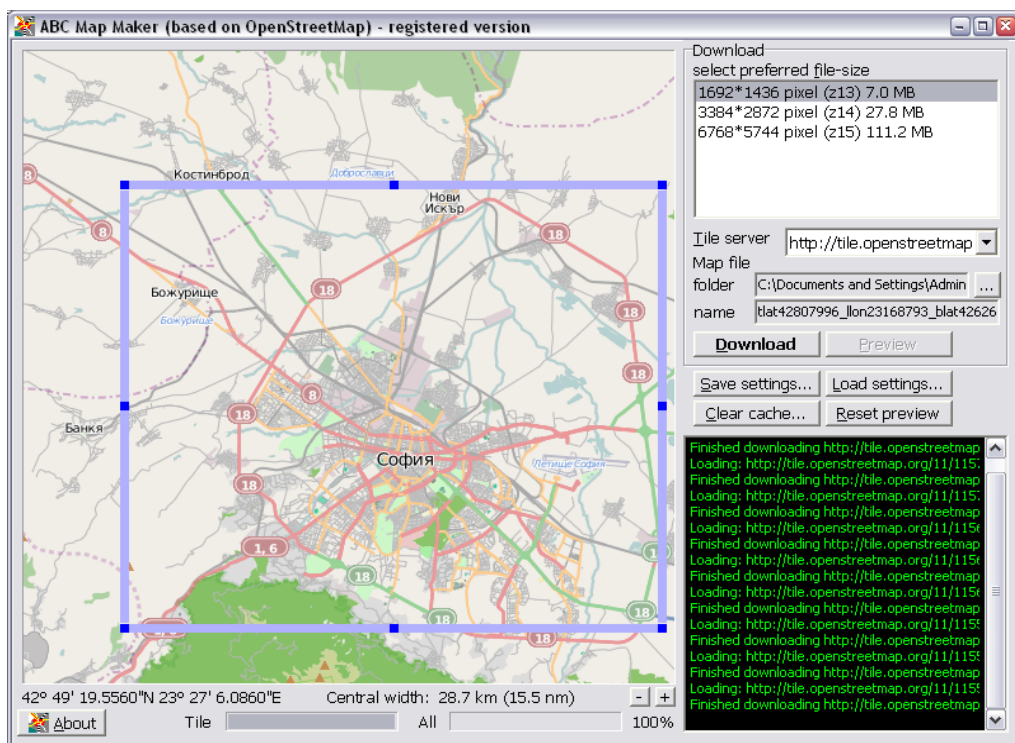

The **ABC MapMaker** application is a windows program to retrieve map data from internet servers, such as Open Street Map, or Google Maps.

Automated geo-referencing allows for direct import into ABC's **4T2™ RF-Analyser** application to measure the transmitter coverage area.

The software loads map-tiles of a mouse-selectable region in a batch process and combines them into a single map file.

fields of use

- Retrieval of Map Files for use with **4T2™ RF-Analyser** Coverage Analysis feature

benefits

- Easy-to-use application to obtain geo-referenced map data at no extra cost
- Off-line map availability
- Download-resolution adjustable

characteristics

- Open Street Map, and Google Maps application available
- 1 mega-pixel to 67 mega-pixel resolutions
- Supporting 64bit Windows®