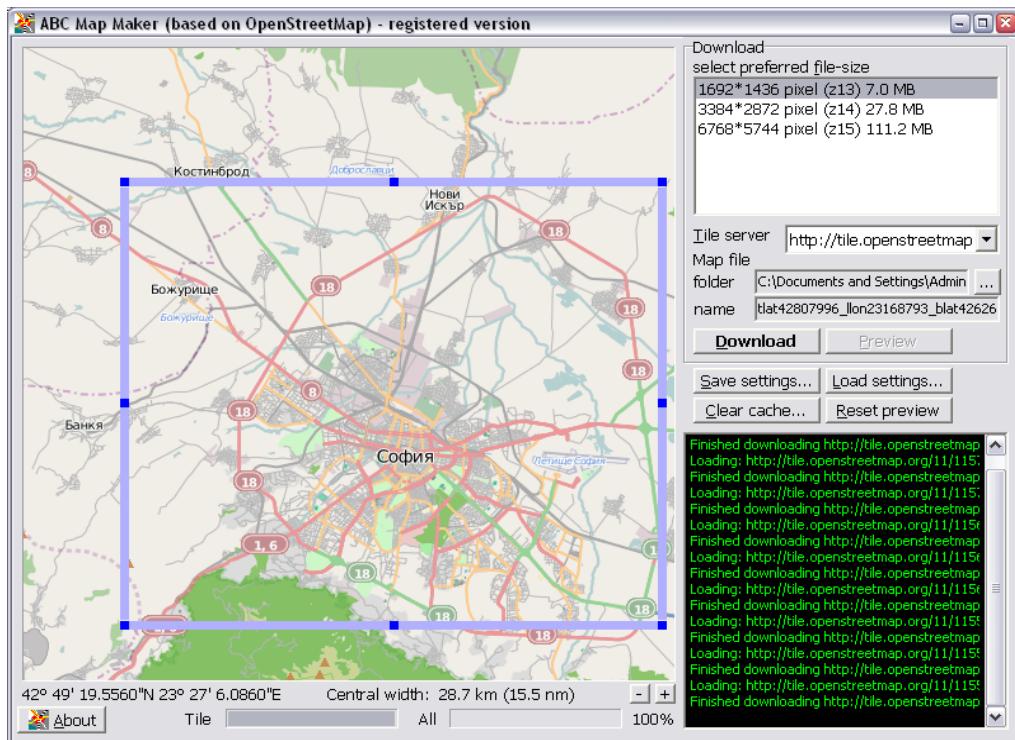

The **ABC MapMaker** application is a windows program to retrieve map data from internet servers, such as Open Street Map, or Google Maps.

Automated geo-referencing allows for direct import into ABC's **4T2™ RF-Analyser** application to measure the transmitter coverage area.

The software loads map-tiles of a mouse-selectable region in a batch process and combines them into a single map file.

fields of use

- Retrieval of Map Files for use with **4T2™ RF-Analyser** Coverage Analysis feature

benefits

- Easy-to-use application to obtain geo-referenced map data at no extra cost
- Off-line map availability
- Download-resolution adjustable

characteristics

- Open Street Map, and Google Maps application available
- 1 mega-pixel to 67 mega-pixel resolutions
- Supporting 64bit Windows®